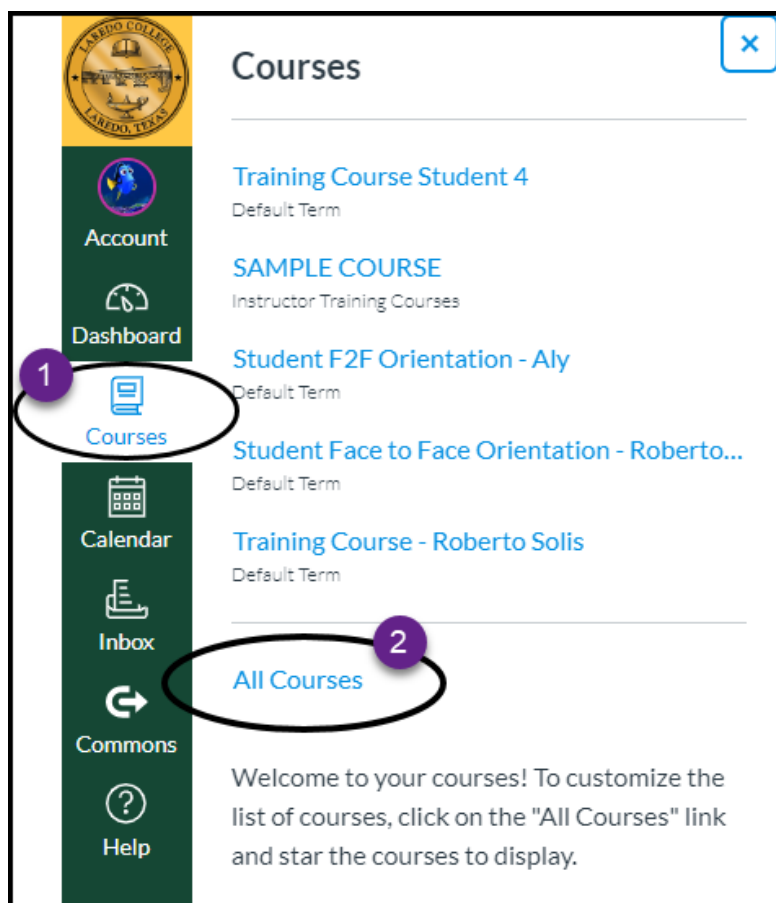

Step 4: Once you set up your password, you will be able to login to your student portal. Click on the Students tab.

Step 5: Click on the Canvas Logo to access your courses:

Step 6: Your courses will be displayed on the Dashboard. Click on the course to access your course content.

Step 7: If there are no courses on your Dashboard or a course does not appear, click the Courses icon on the global navigation bar. Click the All Courses link. You will see a complete list of your courses here.