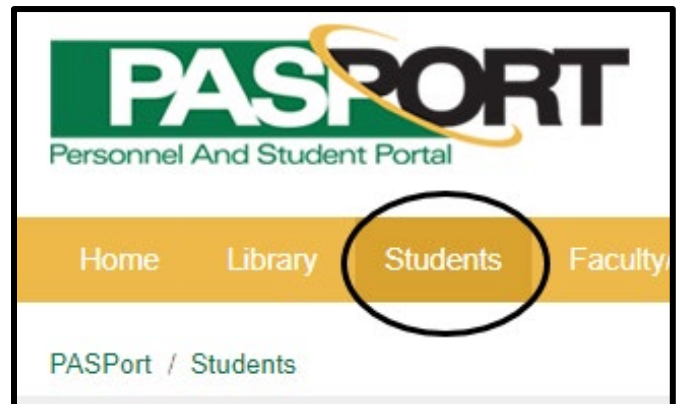

Using Passport to Access Canvas

• Dual Students •

To access Canvas, all students must log in to their Passport student account. Passport is a secure website that connects students to their student email account, personal data, school records, and other important information, and is managed by the IT Department of Laredo College.

Step 1. Go to <https://passport.laredo.edu>.

Step 2. USERNAME: To log in, use the username that was provided to you by Laredo College. The username consists of the first letter of your first name, your last name, and 4 random numbers. You may have received a letter with the username. You may also get the username from your teacher.

PASSWORD: The first time you log in, your password will be your date of birth in 6-digit format: for example, October 12, 1996, would be 101296. You can also try your date of birth with a lowercase "p" at the beginning: October 12, 1996, would be p101296.

For assistance with Passport, contact the Passport Help Desk at pasporthelpdesk@laredo.edu, or (956) 721-5312.

Step 3. You will be asked to set up a new password. This password must be created by you. Please do not give your password to anyone!

Step 4: Once you set up your password, you will be able to login to your student portal. Click on the Students tab.