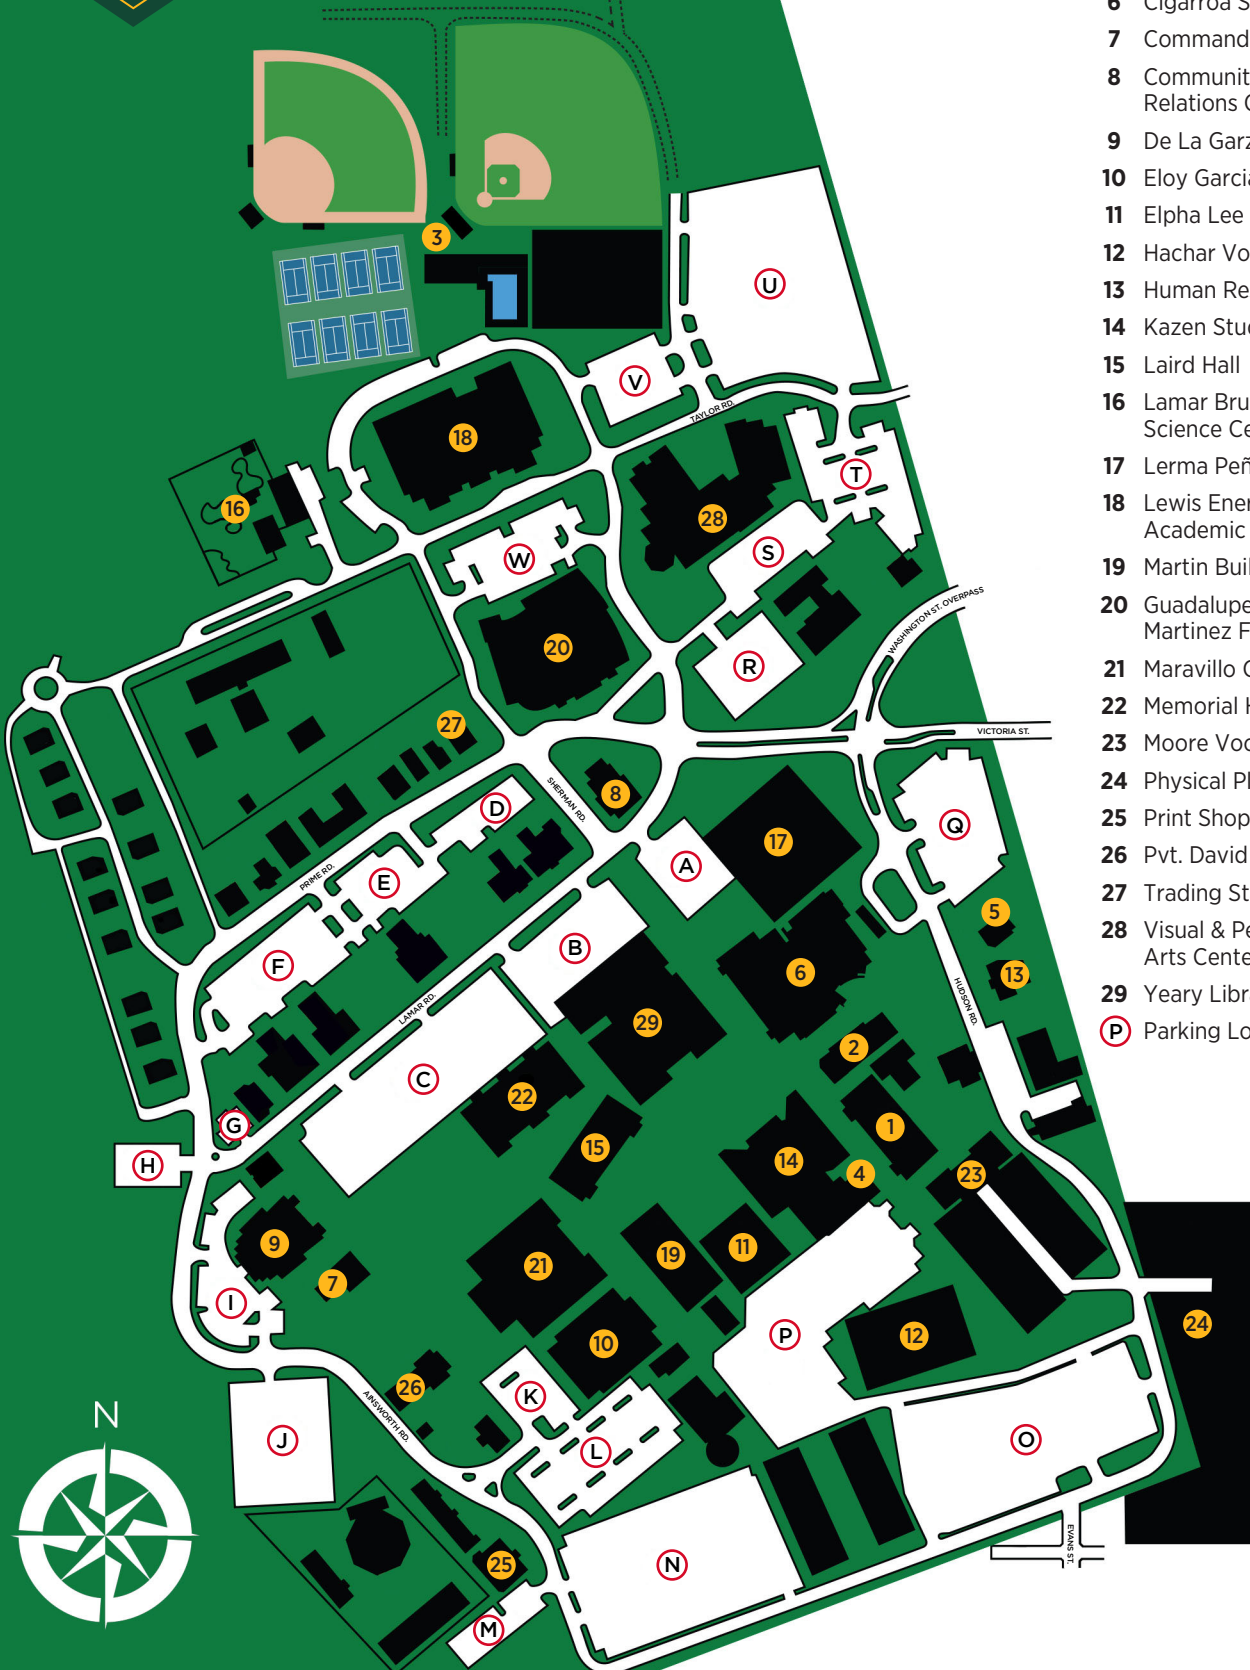

Ft. McIntosh Campus Map

- 1 Adkins Building. AK
- 2 Arechiga Hall. AH
- 3 Athletics Complex
- 4 Bookstore
- 5 Campus Police CP
- 6 Cigarroa Science Complex CS
- 7 Commander's Home P-9
- 8 Community & Media Relations Office P-34/35
- 9 De La Garza Building. DG
- 10 Eloy Garcia Building EG
- 11 Elpha Lee West Building WB
- 12 Hachar Vocational Building HV
- 13 Human Resources
- 14 Kazen Student Center KC
- 15 Laird Hall LH
- 16 Lamar Bruni Vergara Environmental Science Center LBVESC
- 17 Lerma Peña Building LP
- 18 Lewis Energy Group Academic Center LEAC
- 19 Martin Building MB
- 20 Guadalupe and Lilia Martinez Fine Arts Center MFA
- 21 Maravillo Gym MG
- 22 Memorial Hall MH
- 23 Moore Vocational Building MV
- 24 Physical Plant
- 25 Print Shop/Mail Room
- 26 Pvt. David B. Barkley Cantu Chapel
- 27 Trading Station
- 28 Visual & Performing Arts Center VPA
- 29 Yearly Library YL
- (P) Parking Lot