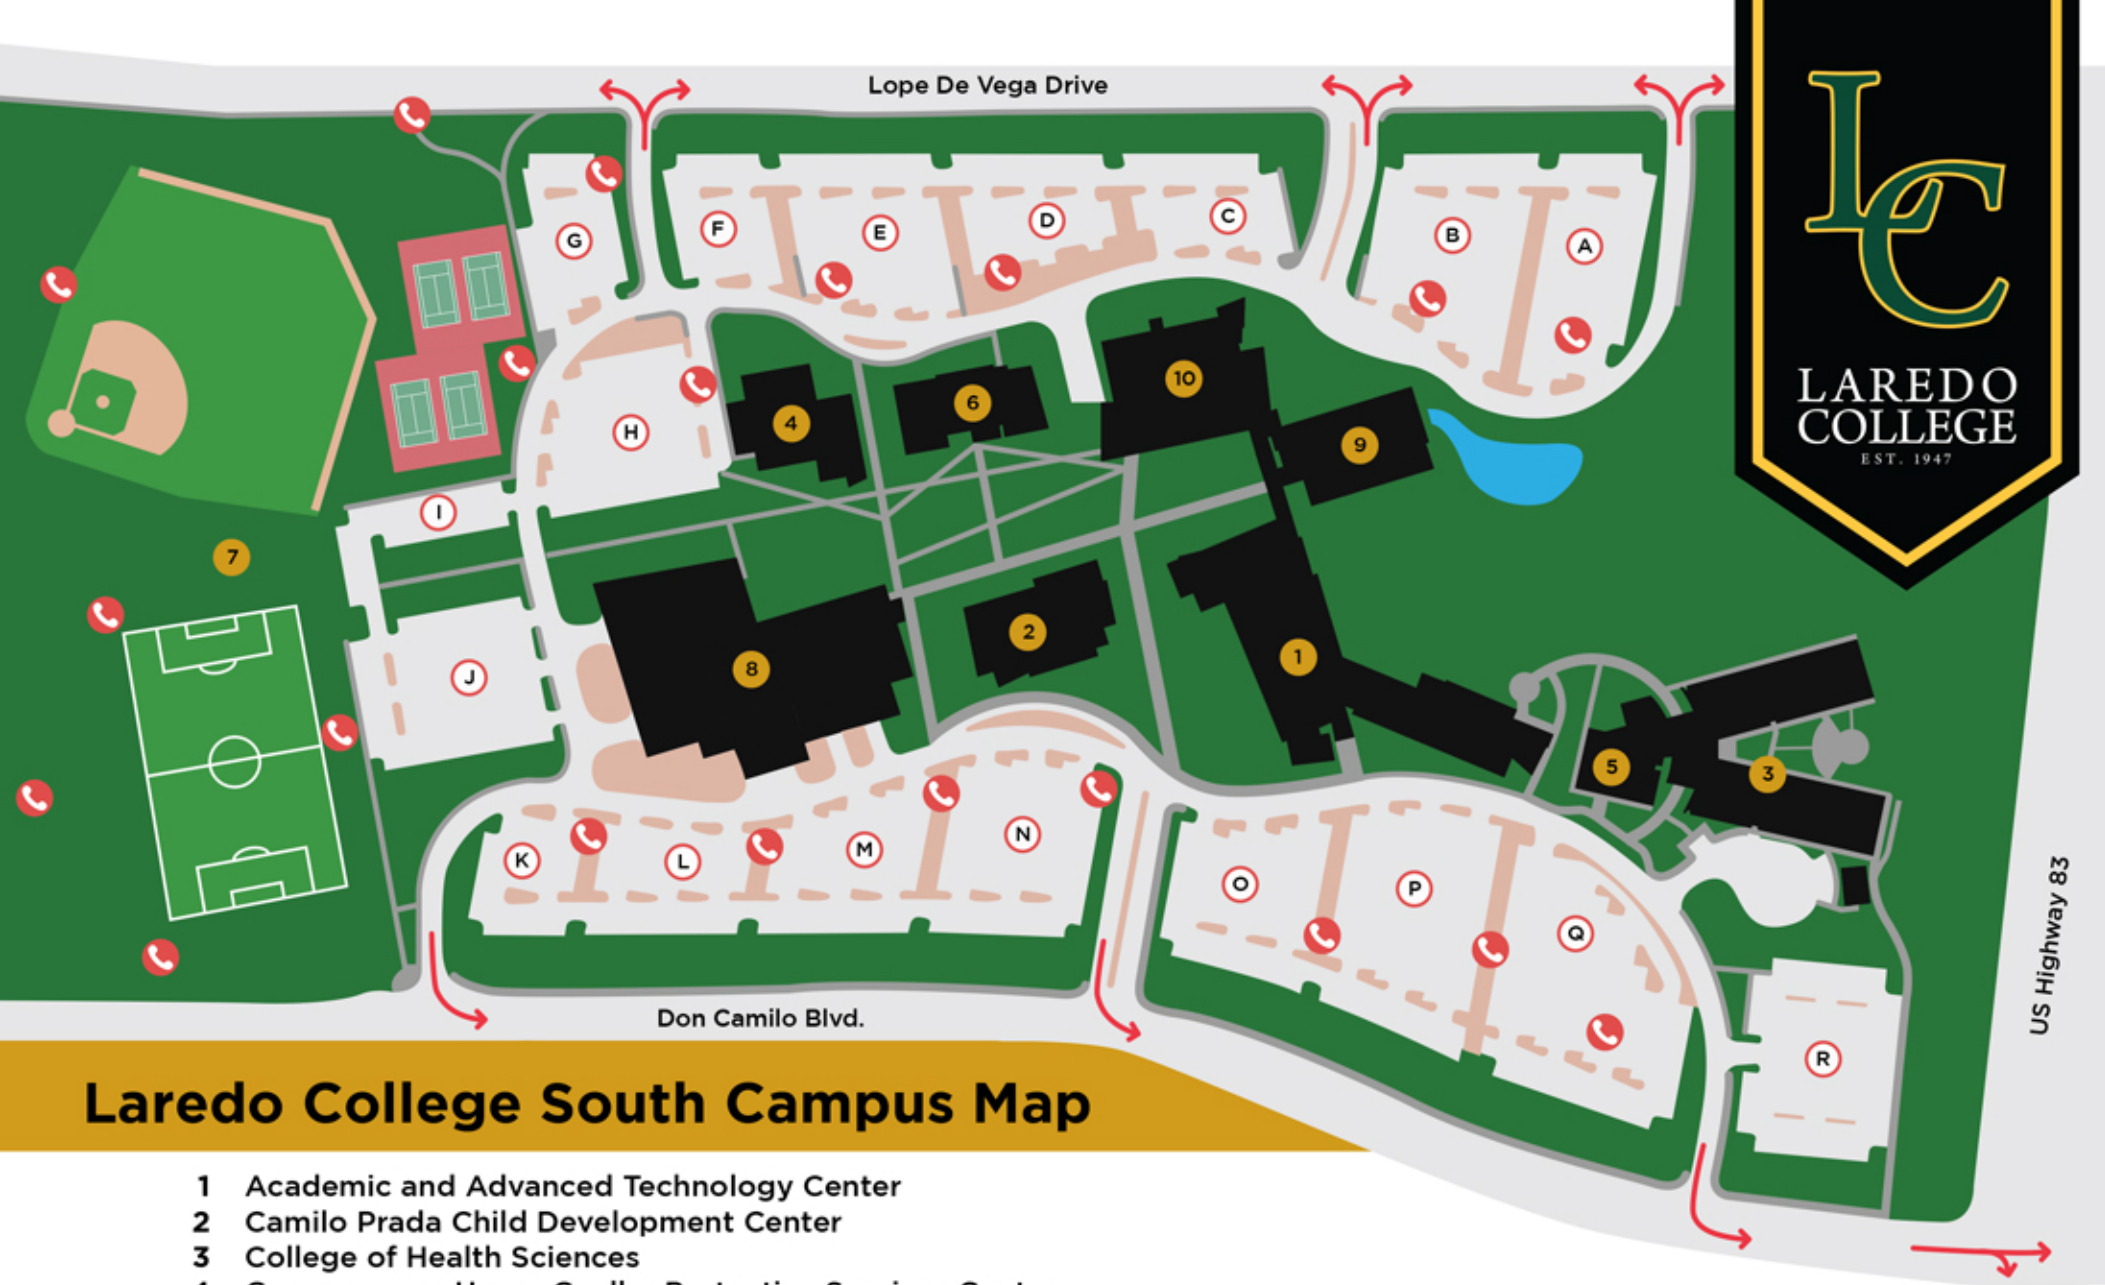

LAREDO  
COLLEGE  
EST. 1947

## Laredo College South Campus Map

- 1 Academic and Advanced Technology Center
- 2 Camilo Prada Child Development Center
- 3 College of Health Sciences
- 4 Congressman Henry Cuellar Protective Services Center
- 5 Gateway Community Health Center
- 6 J.C. Treviño Fitness Center
- 7 Laredo College South Campus Sports Complex
- 8 Raquel González Automotive Technology Center
- 9 Senator Judith Zaffirini Library
- 10 William N. "Billy" Hall, Jr. Student Center

- Parking Lot
- Evacuation Route
- Emergency Phone